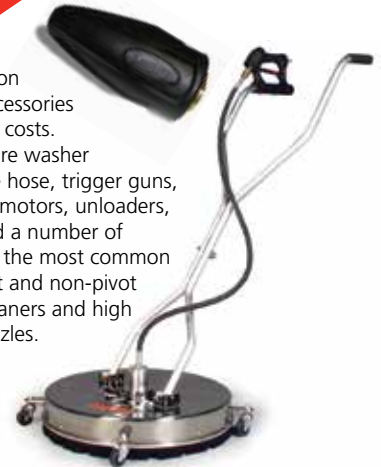

SERVICE & REPAIR

Hotsy has more than 170 local dealers in North America, all factory-trained to properly evaluate your high-pressure cleaning needs.

Hotsy has factory-trained service technicians who will provide on-site maintenance for your cleaning equipment. Our techs have most common replacement parts on their service truck, and will quickly have your washer running smoothly.

FIND OUT MORE ONLINE: HOTSY.COM

Distributed by: